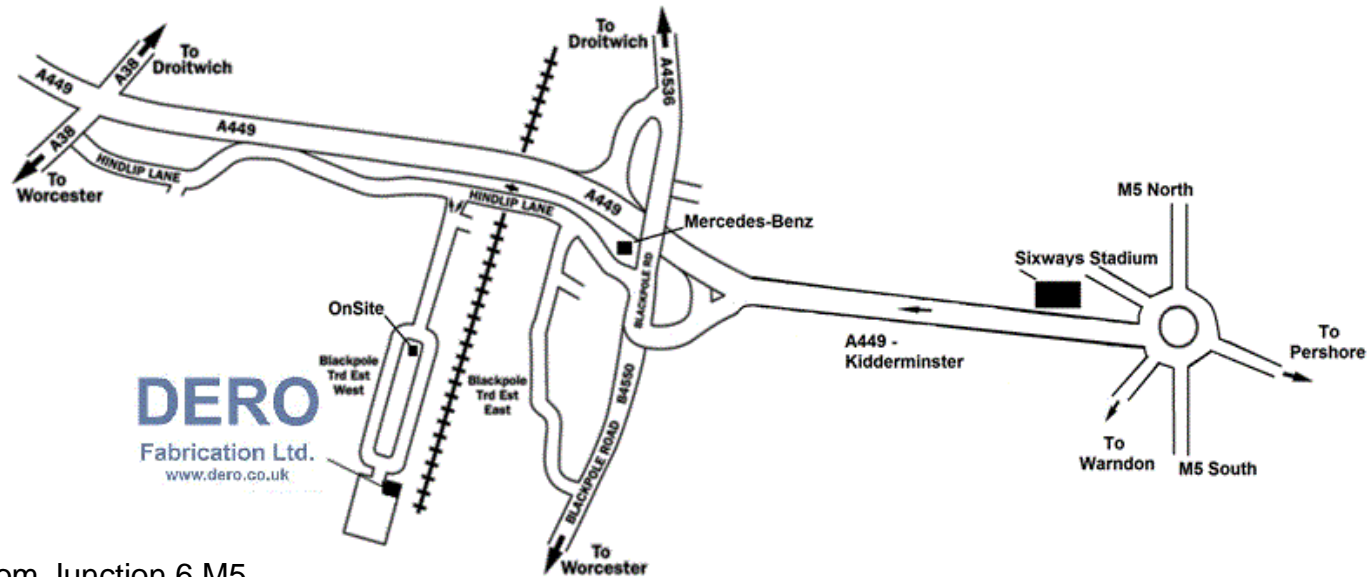

Dero Fabrication Limited Location

Dero is situated 10 minutes from Junction 6 M5.

Directions from M5 Junction 6 (Worcester North):

1. Take the A449 for "Kidderminster"
2. Take first exit for "Blackpole"
3. At the end of this lane turn right and then first left into Hindlip lane
4. Continue under railway bridge
5. Then first left into Blackpole Trading Estate West
6. We are situated at the bottom of the estate, being the first unit inside the fenced area.

Dero Fabrication Limited
Unit 67
Blackpole Trading Estate West
Worcester
WR3 8TJ
Tel: 01905 455199